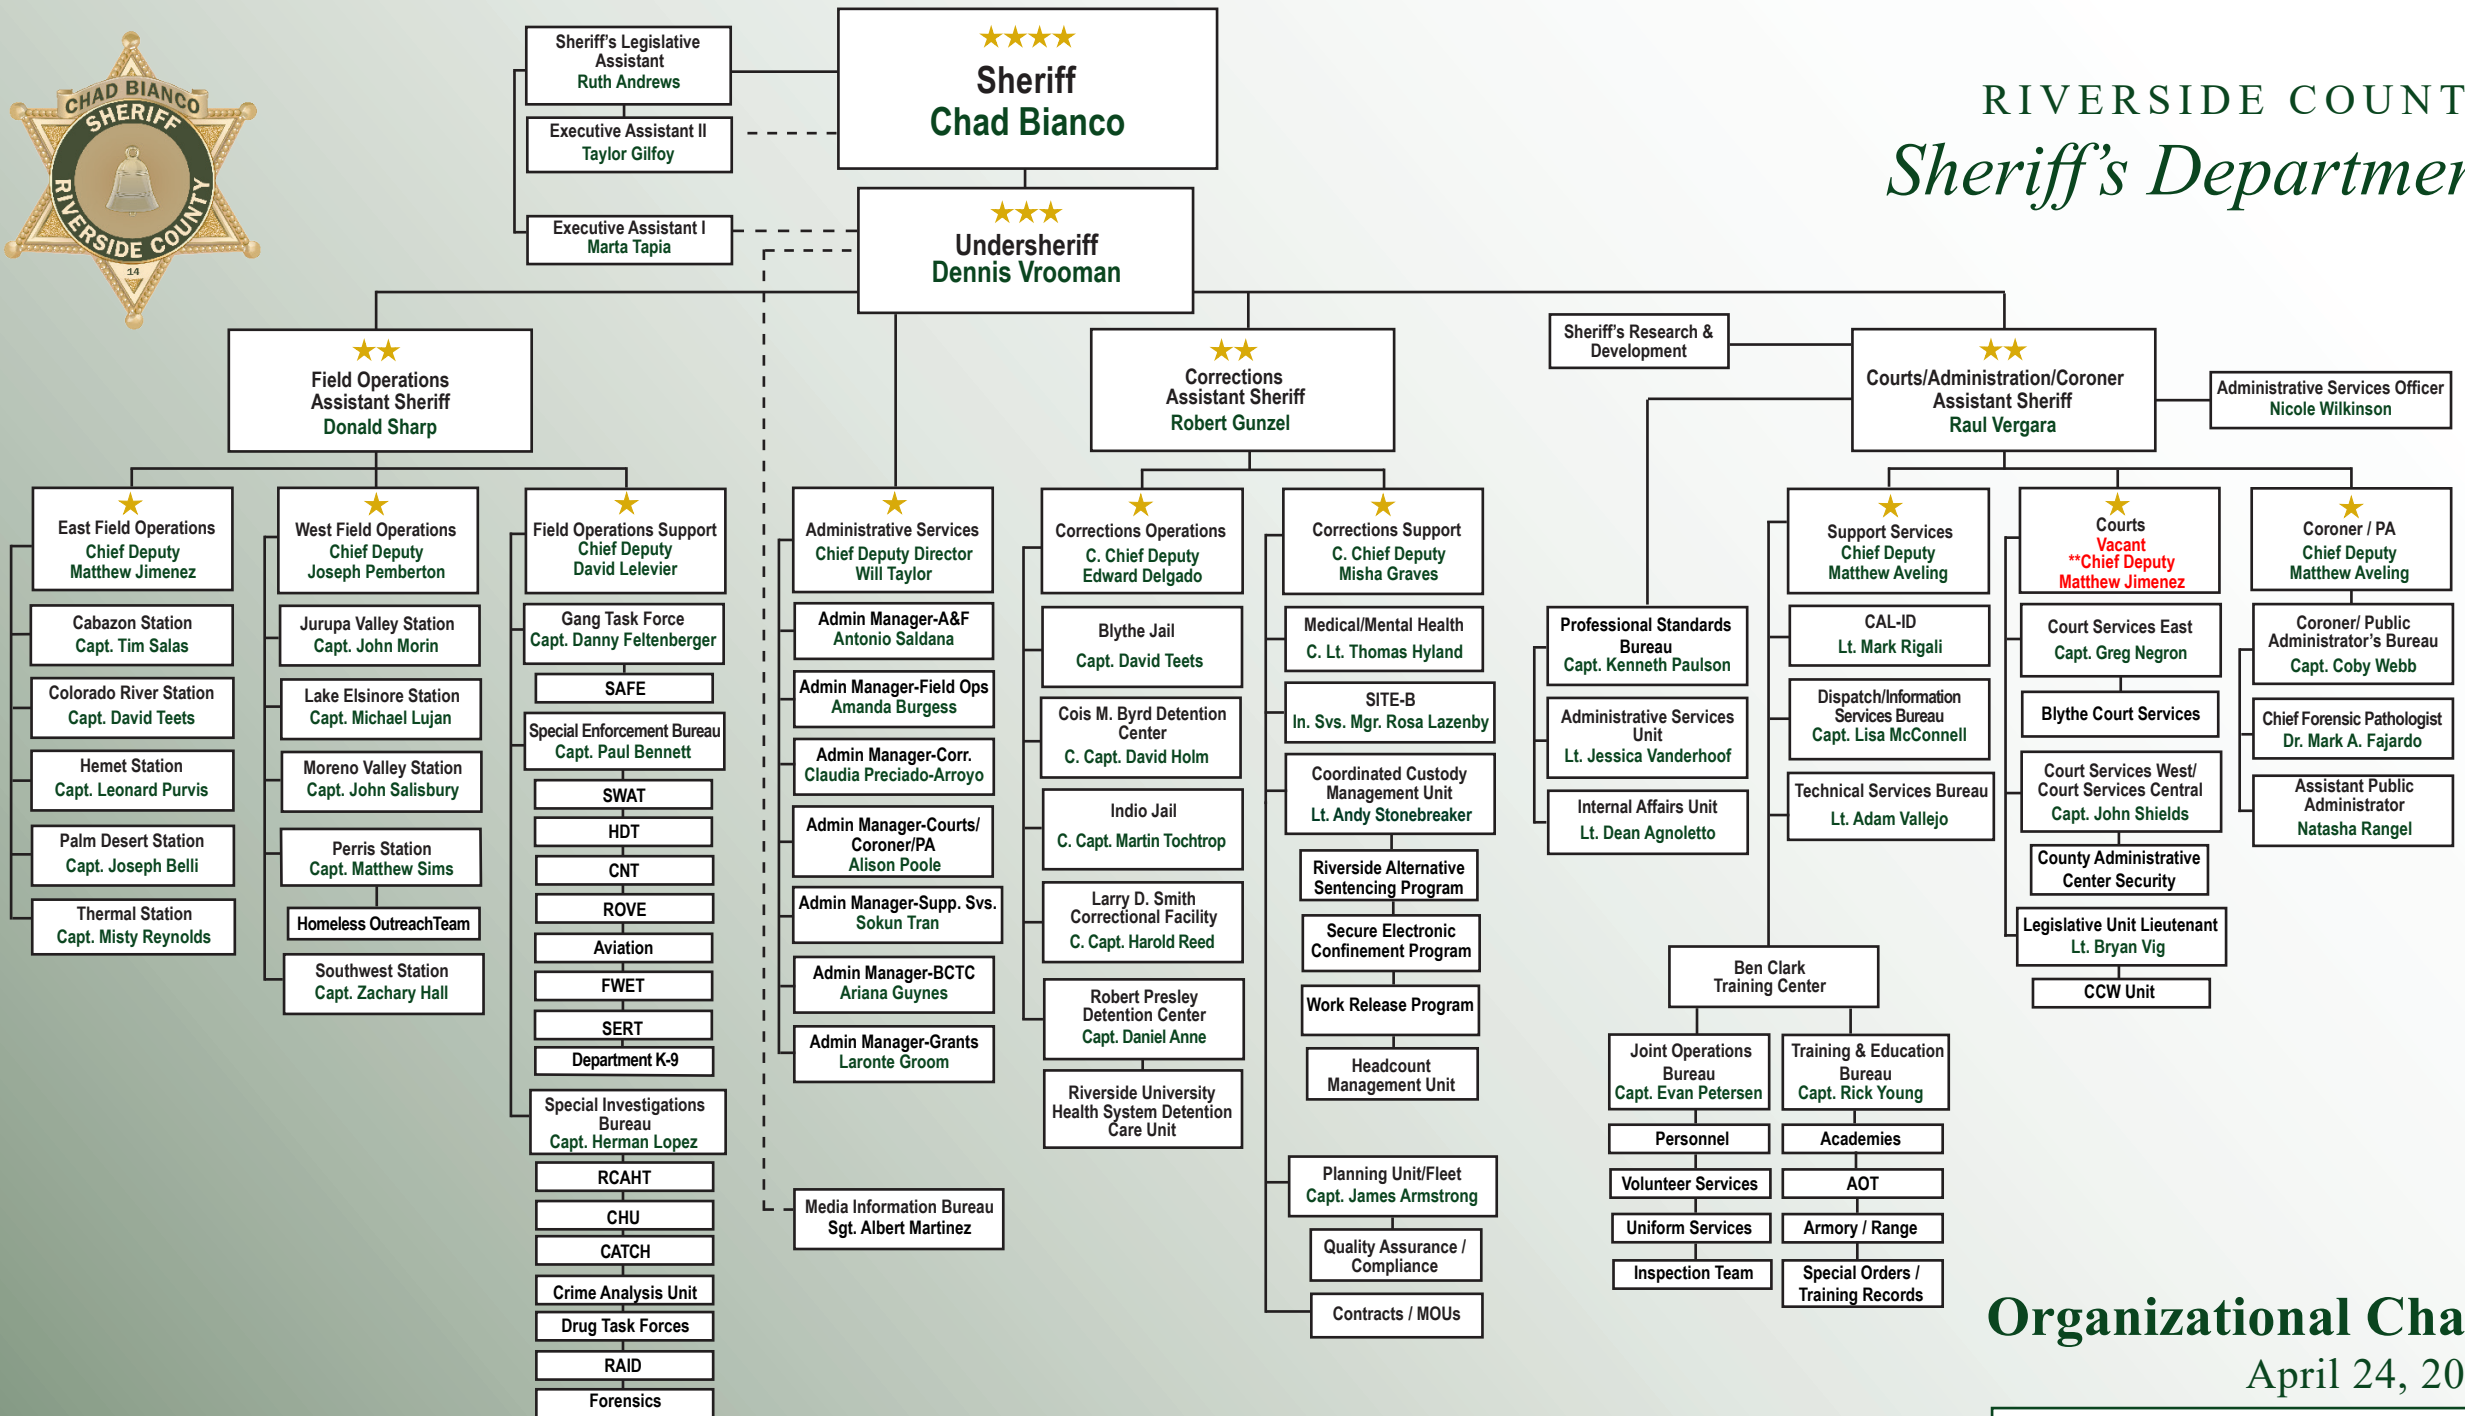

RIVERSIDE COUNTY Sheriff's Department

Organizational Chart

April 24, 2020

** = Temporary assignment to be held until position is filled