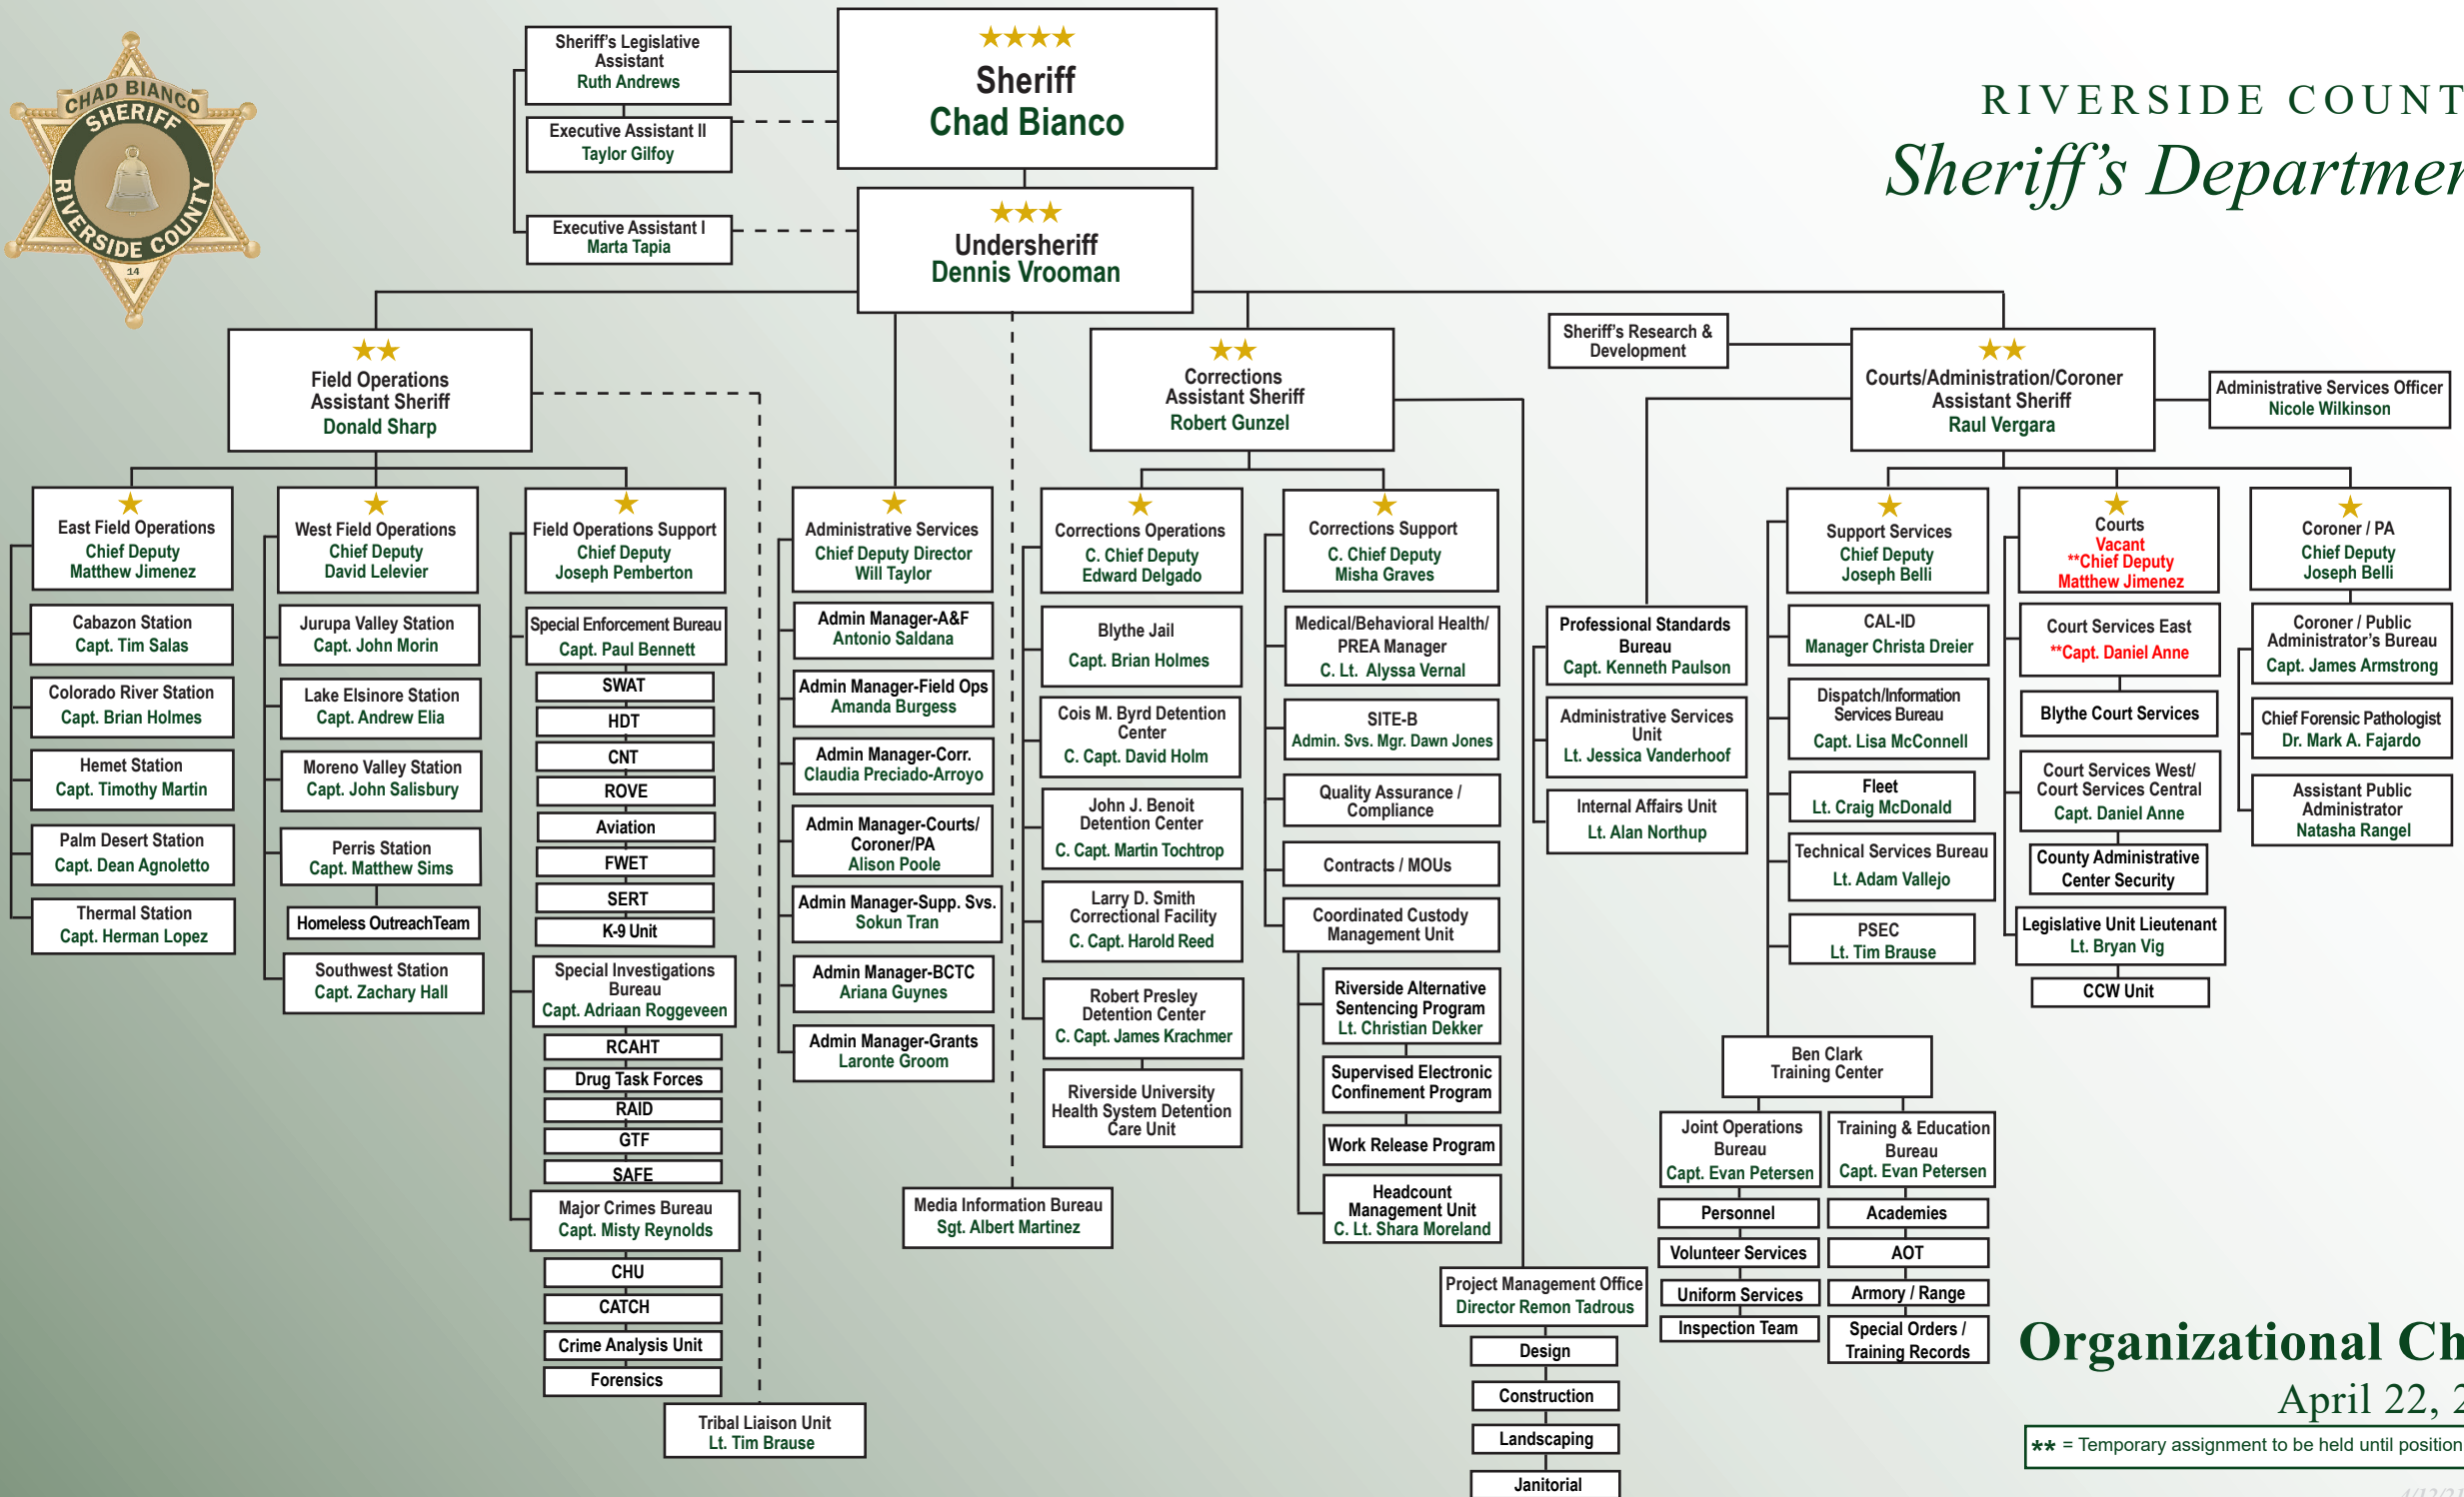

RIVERSIDE COUNTY Sheriff's Department

Organizational Chart

April 22, 2021

** = Temporary assignment to be held until position is filled