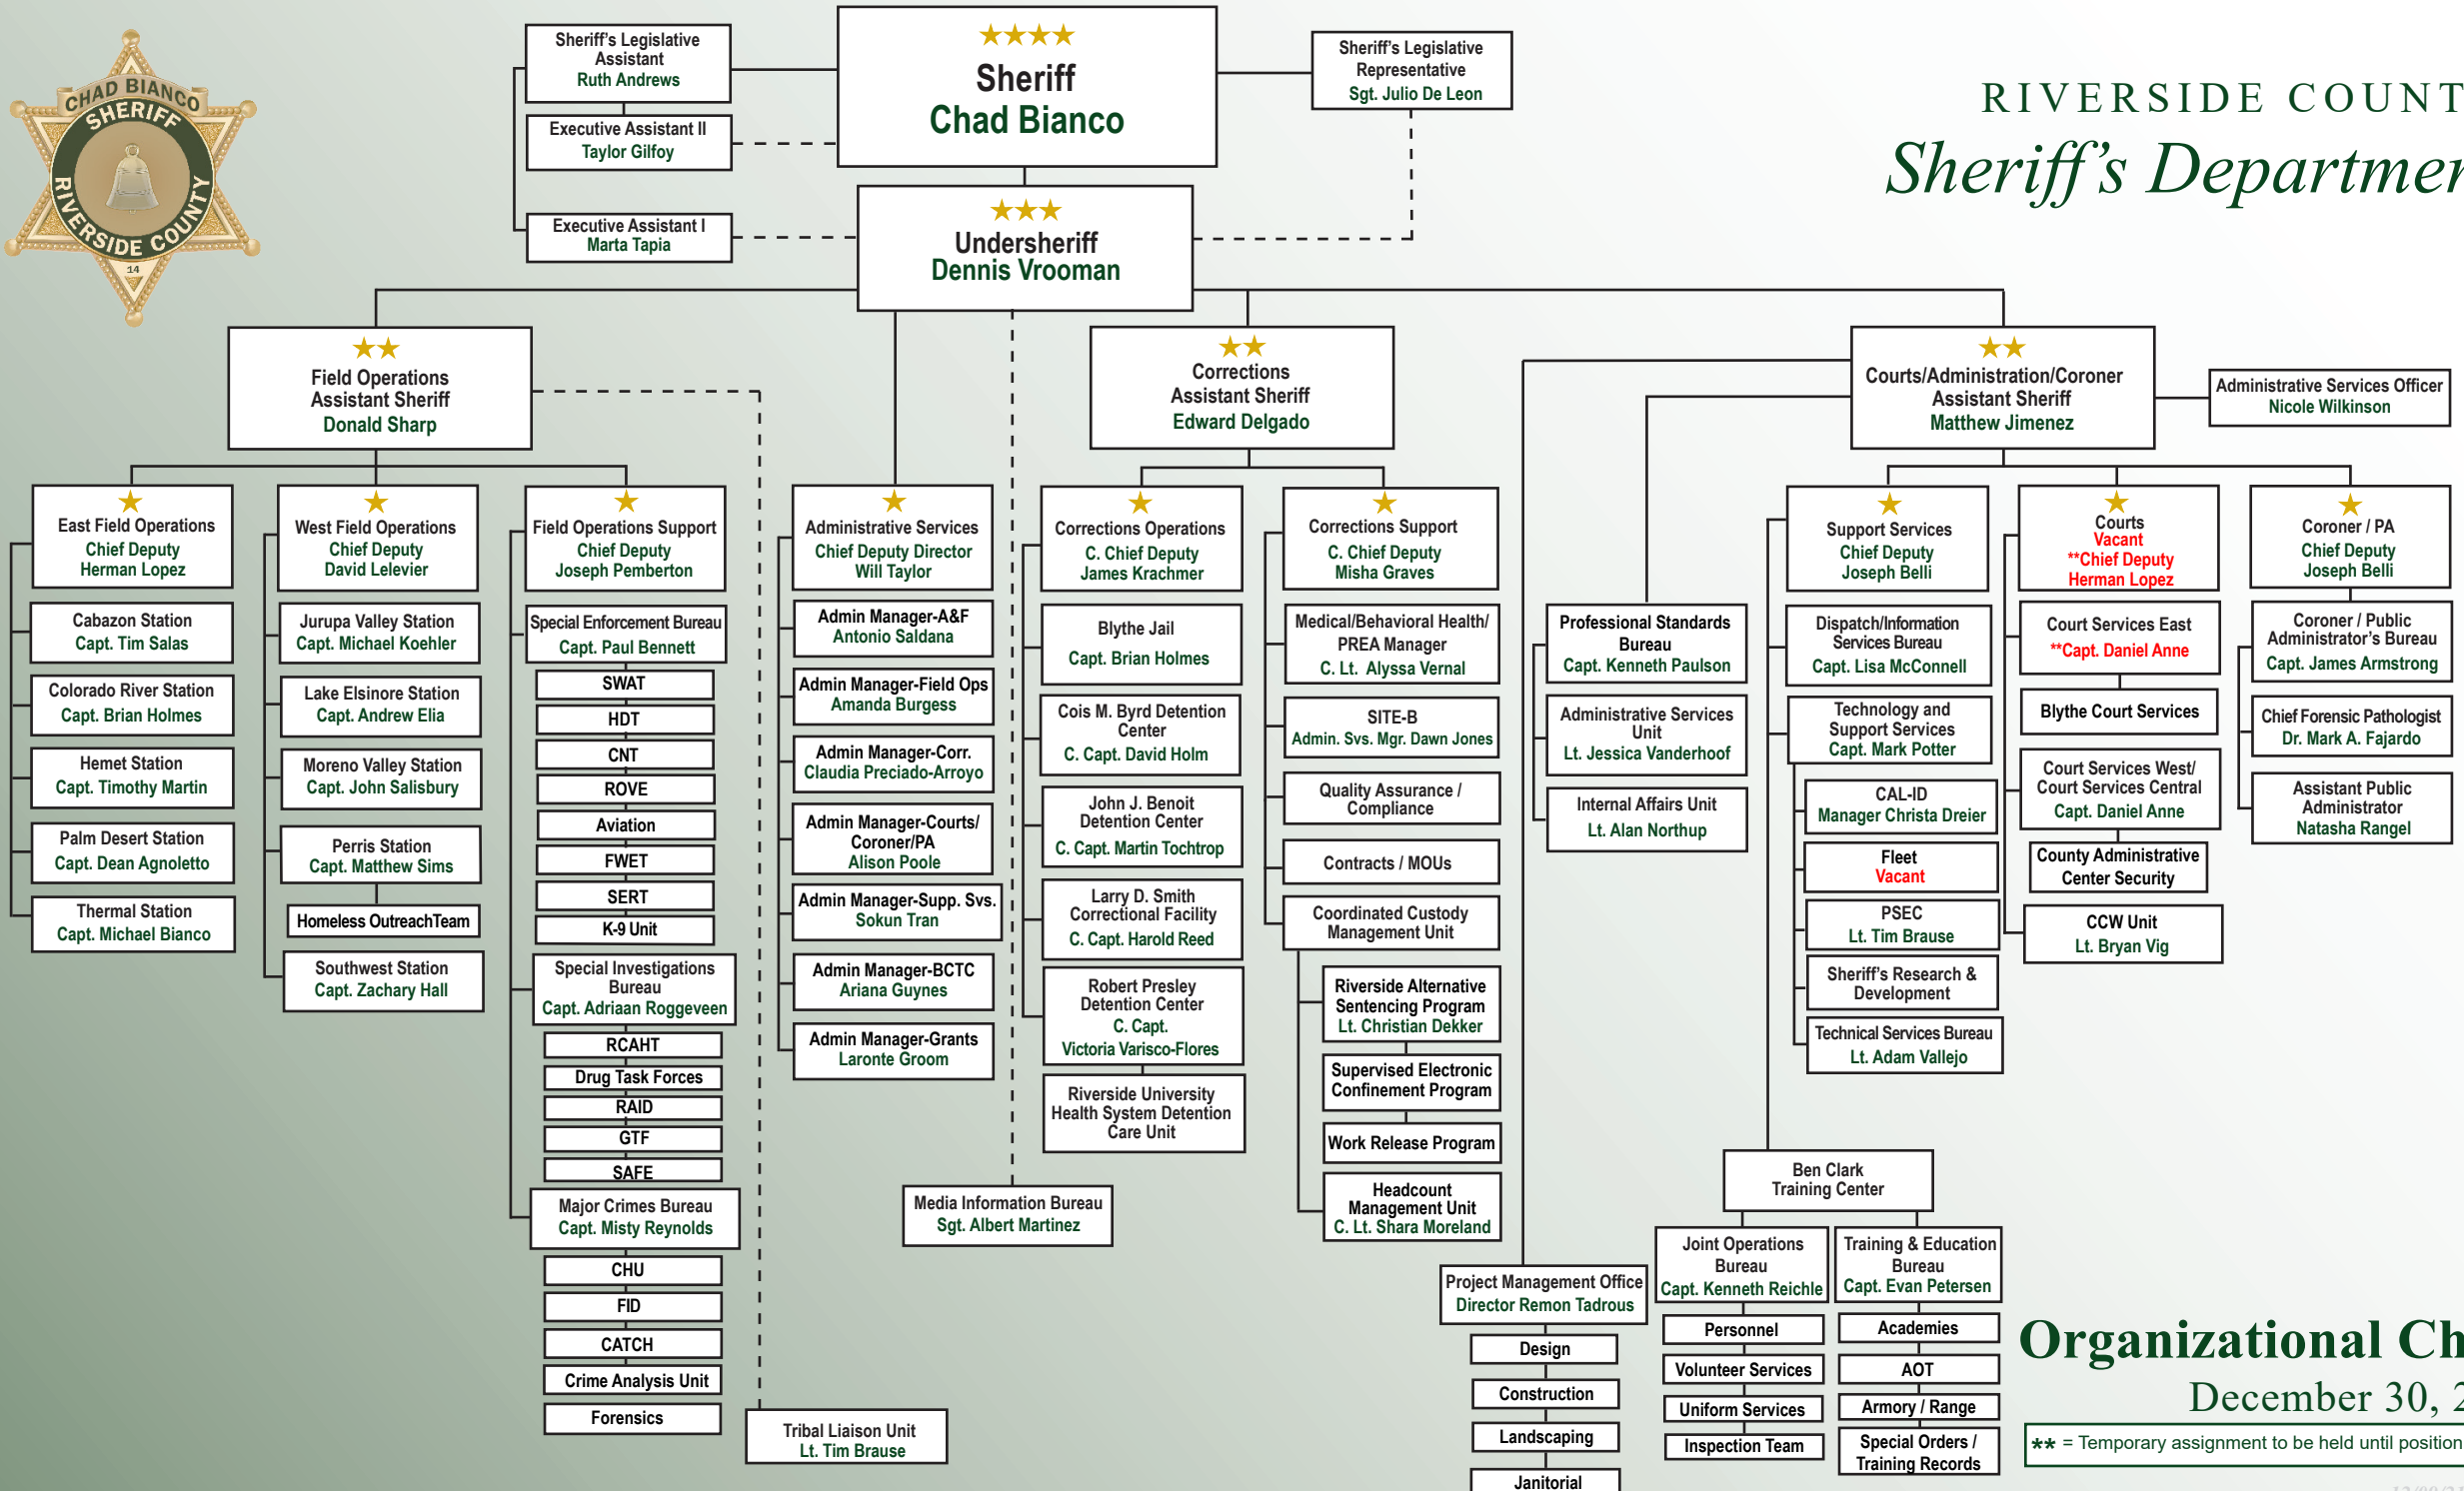

RIVERSIDE COUNTY Sheriff's Department

Organizational Chart December 30, 2021

** = Temporary assignment to be held until position is filled