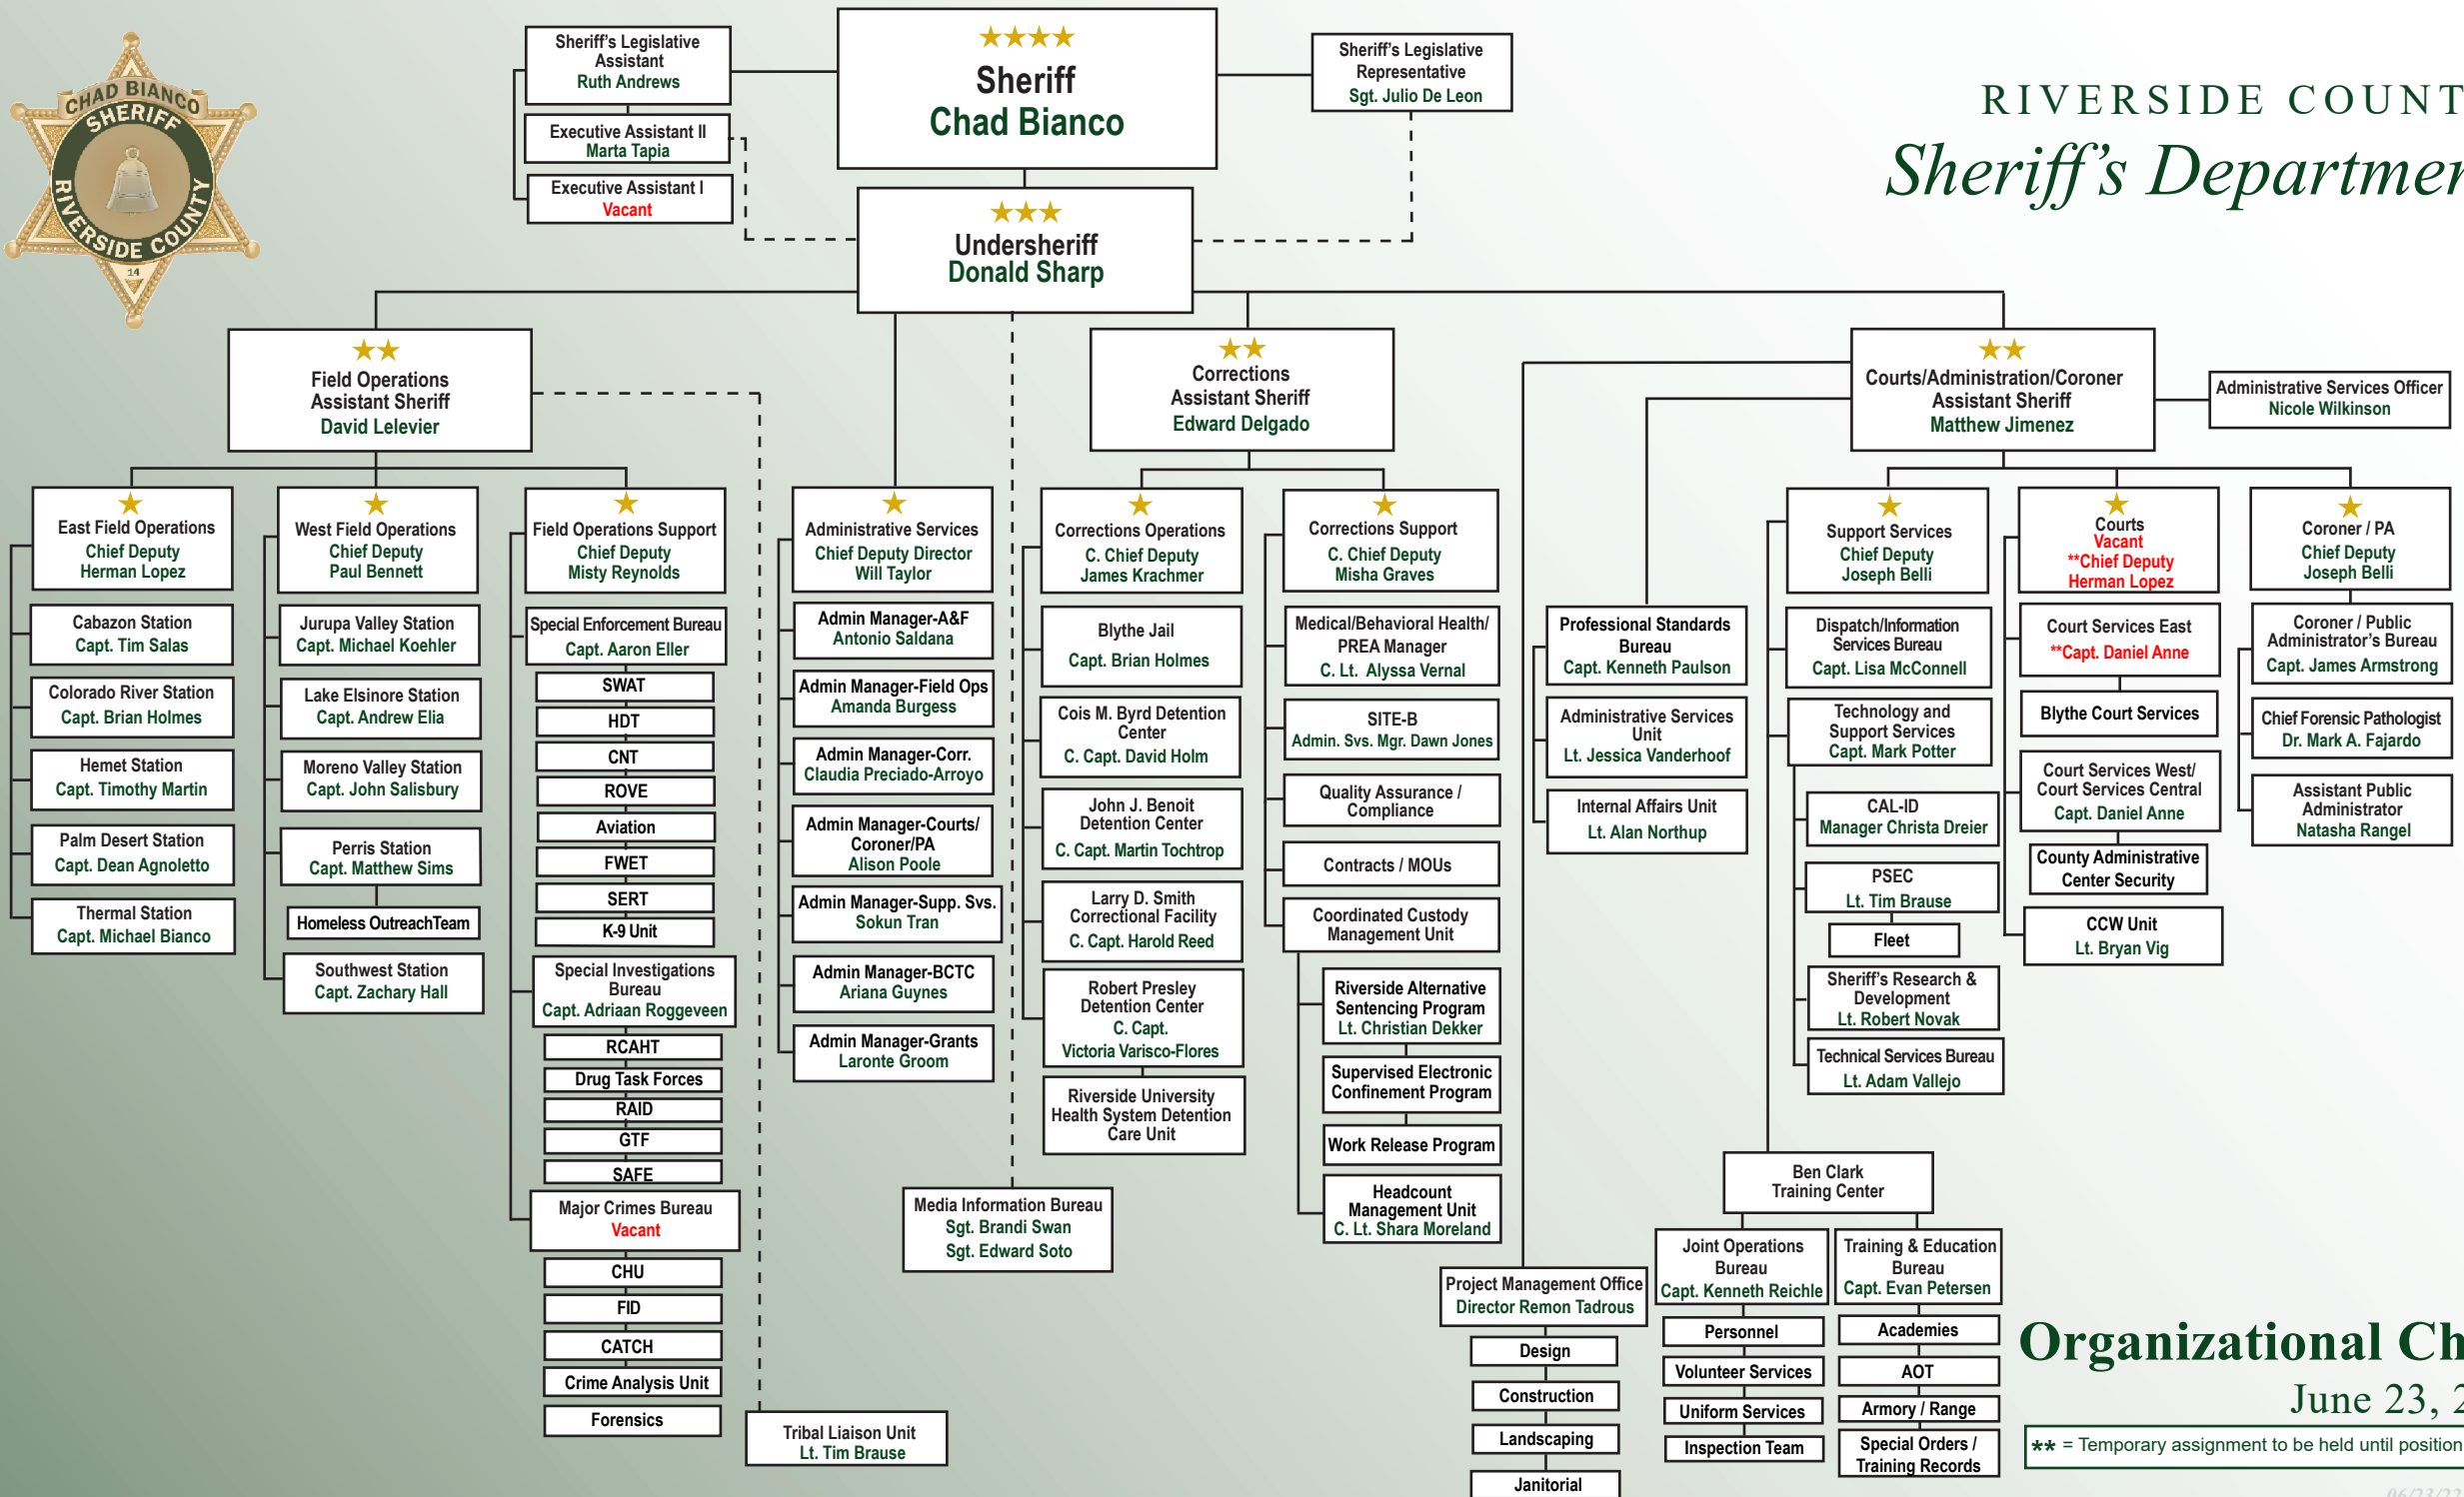

# RIVERSIDE COUNTY Sheriff's Department

## Organizational Chart June 23, 2022

★★ = Temporary assignment to be held until position is filled