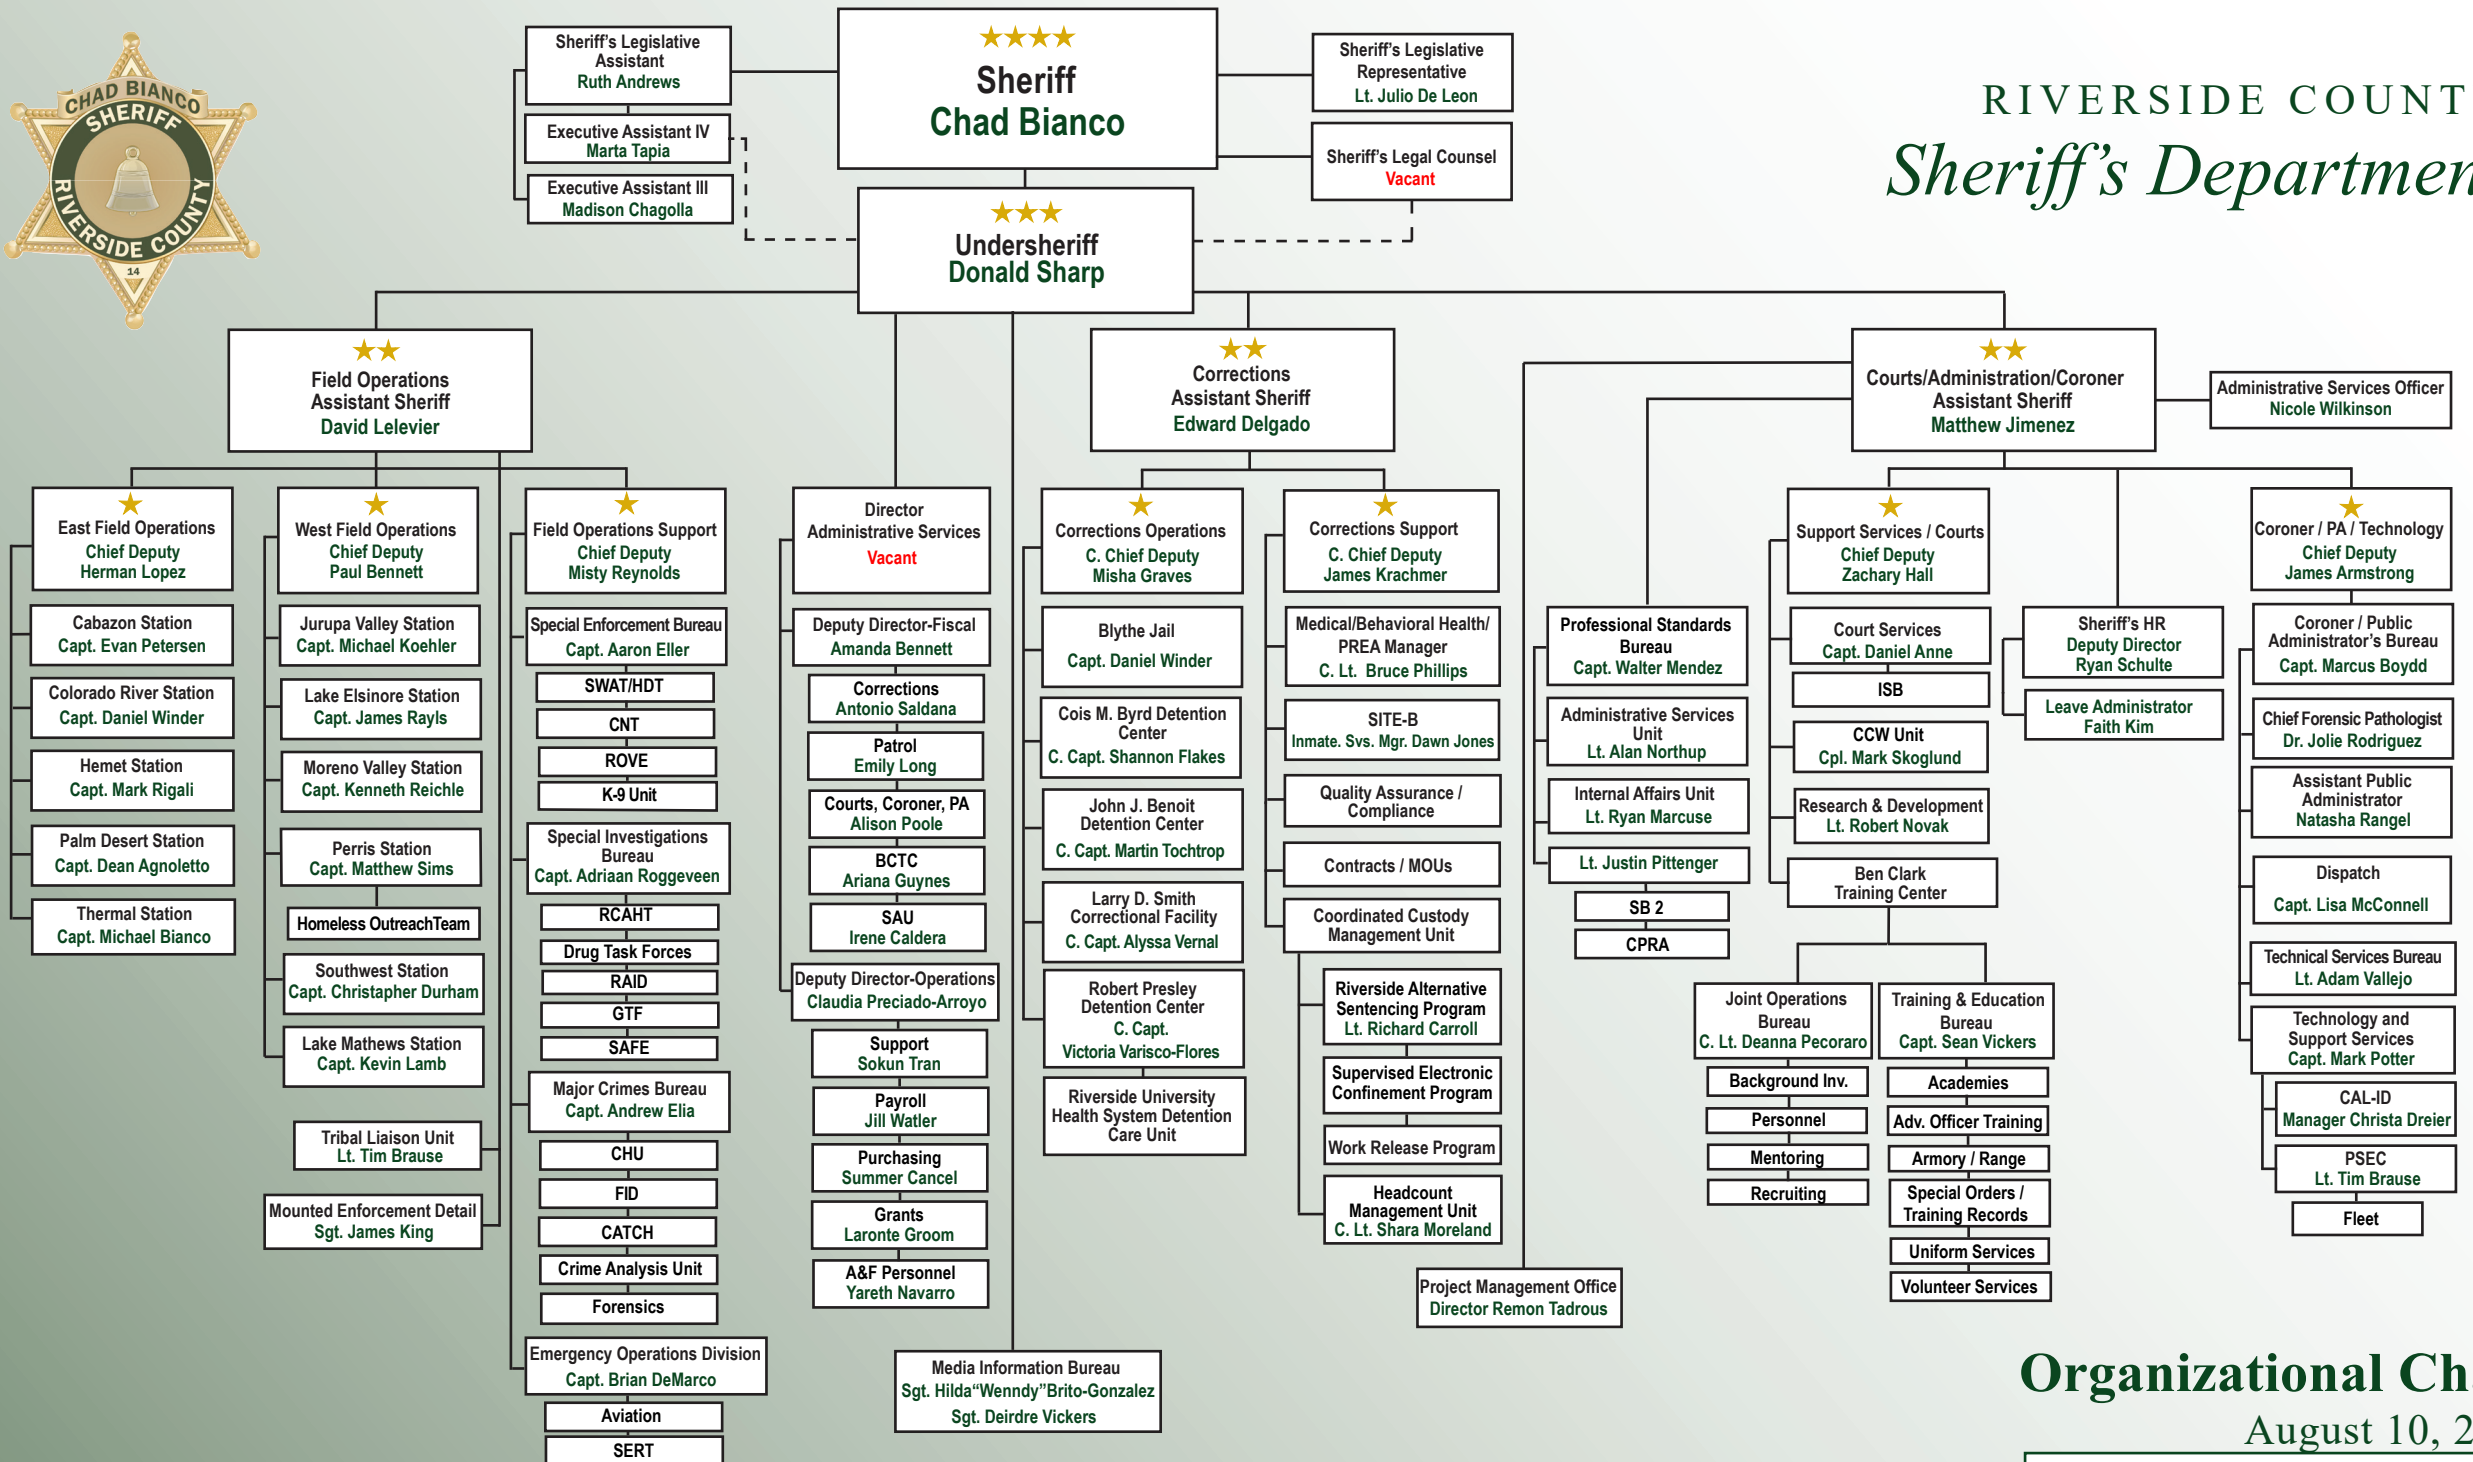

RIVERSIDE COUNTY Sheriff's Department

Organizational Chart

August 10, 2023

★★ = Temporary assignment to be held until position is filled